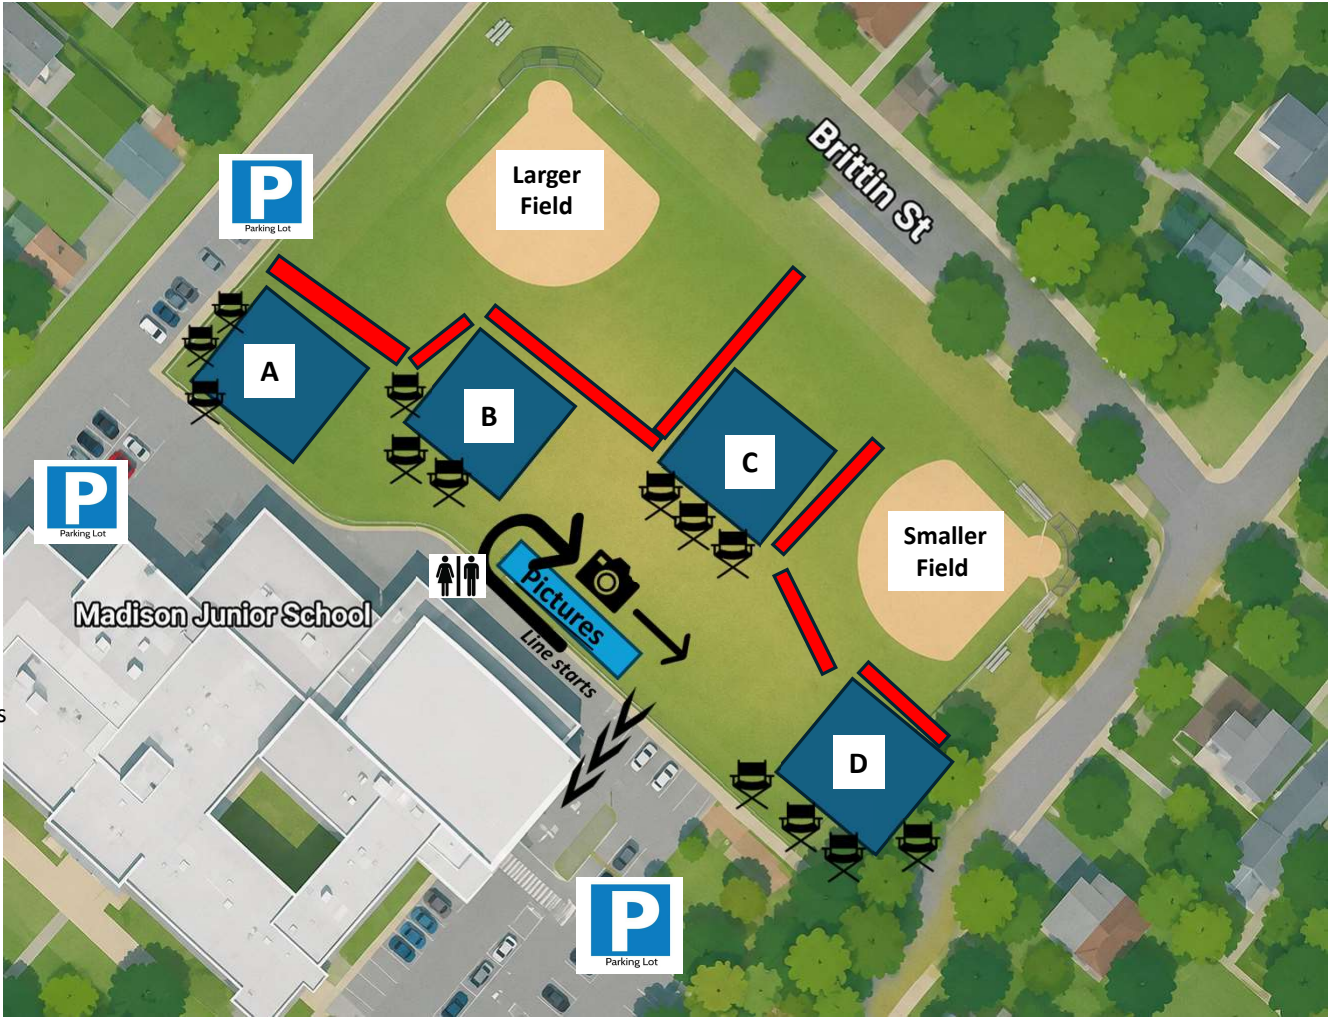

Saturday May 30 Schematic
 Madison Junior School
 Softball Super Saturday

LEGEND

-  Pop-up softball diamond
-  Spectator area
-  Buffer zone – no spectators
-  Picture day activities
-  Porta john

TIMELINE

Outfield zone:

9am: Kinder clinic

10:30am: Rookie games:

A: Dave's Auto x Cramers Carpet

B: Starship x Caruso Landscaping

C: Sally Tracy Cakes

D: Rothenberg x Liquid Church

Large Field:

9am: Sugar Rush x Suburban Shoes

12pm: Pink Pear x Arminio's

Smaller Field:

11am: PC Problems x Mama B's